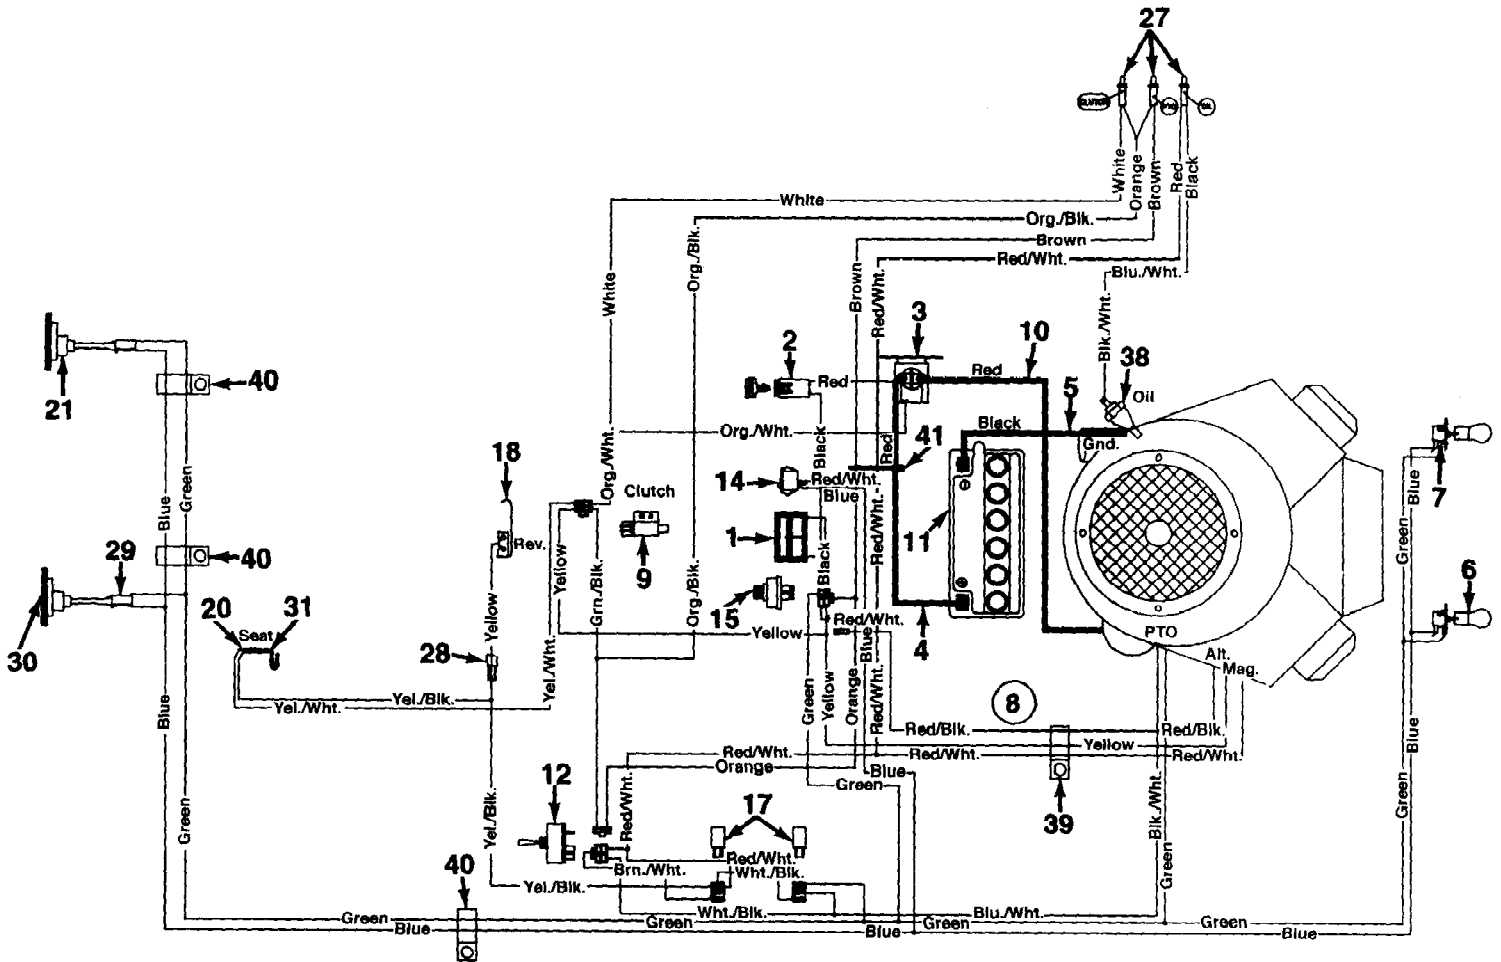

146U836H190 Garden Tractor GT-185 (1996)
Electrical System

Page 6 of 21

Ref #	Part Number	Qty	S/P/F	Description
1	725-0925	1	S	Ammeter
2	725-1381	1	S	Fuse 20 Amp
3	725-1426	1	S	Solenoid
4	725-0561	1	S	Wire
5	725-0981	1		6 Ga. Red Wire 20" Lg.
6	725-0963	1	S	Bulb
7	725-1649	1	S	Socket
8	629-0095	1	S	Wire Harness
9	725-1657A	1	S	Safety Switch (Clutch)
10	725-1085	1	S	6 Ga. Black Wire
11	725-1707	1	S	Battery (275 Cold Crank Amps)
12	725-0893	1	S	Switch (PTO)
?13	725-0379	1		Safety Switch (Clutch)
14	725-0634	1	S	Light Switch
15	725-1396	1	S	Ignition Switch
17	725-1648	1	S	Relay
18	725-1643	1		Spring Lever
20	725-1303	1	S	Safety Switch (Seat)
21	725-3018	1		Tail light
27	725-1365	1	S	Bulb
28	725-1548	1		Transmission Ext. Wire
29	725-1380	1		Tail light Harness
30	725-3020	1	S	Bulb
31	725-1439	1		Safety Switch (Seat)
38	751-0537	1		Oil Pressure Switch
39	726-0272	1	/P	Clamp 9/16" Dia.
40	726-0273	1		Clamp 5/16" Dia.
41	726-0178	1	S	Cable Tie