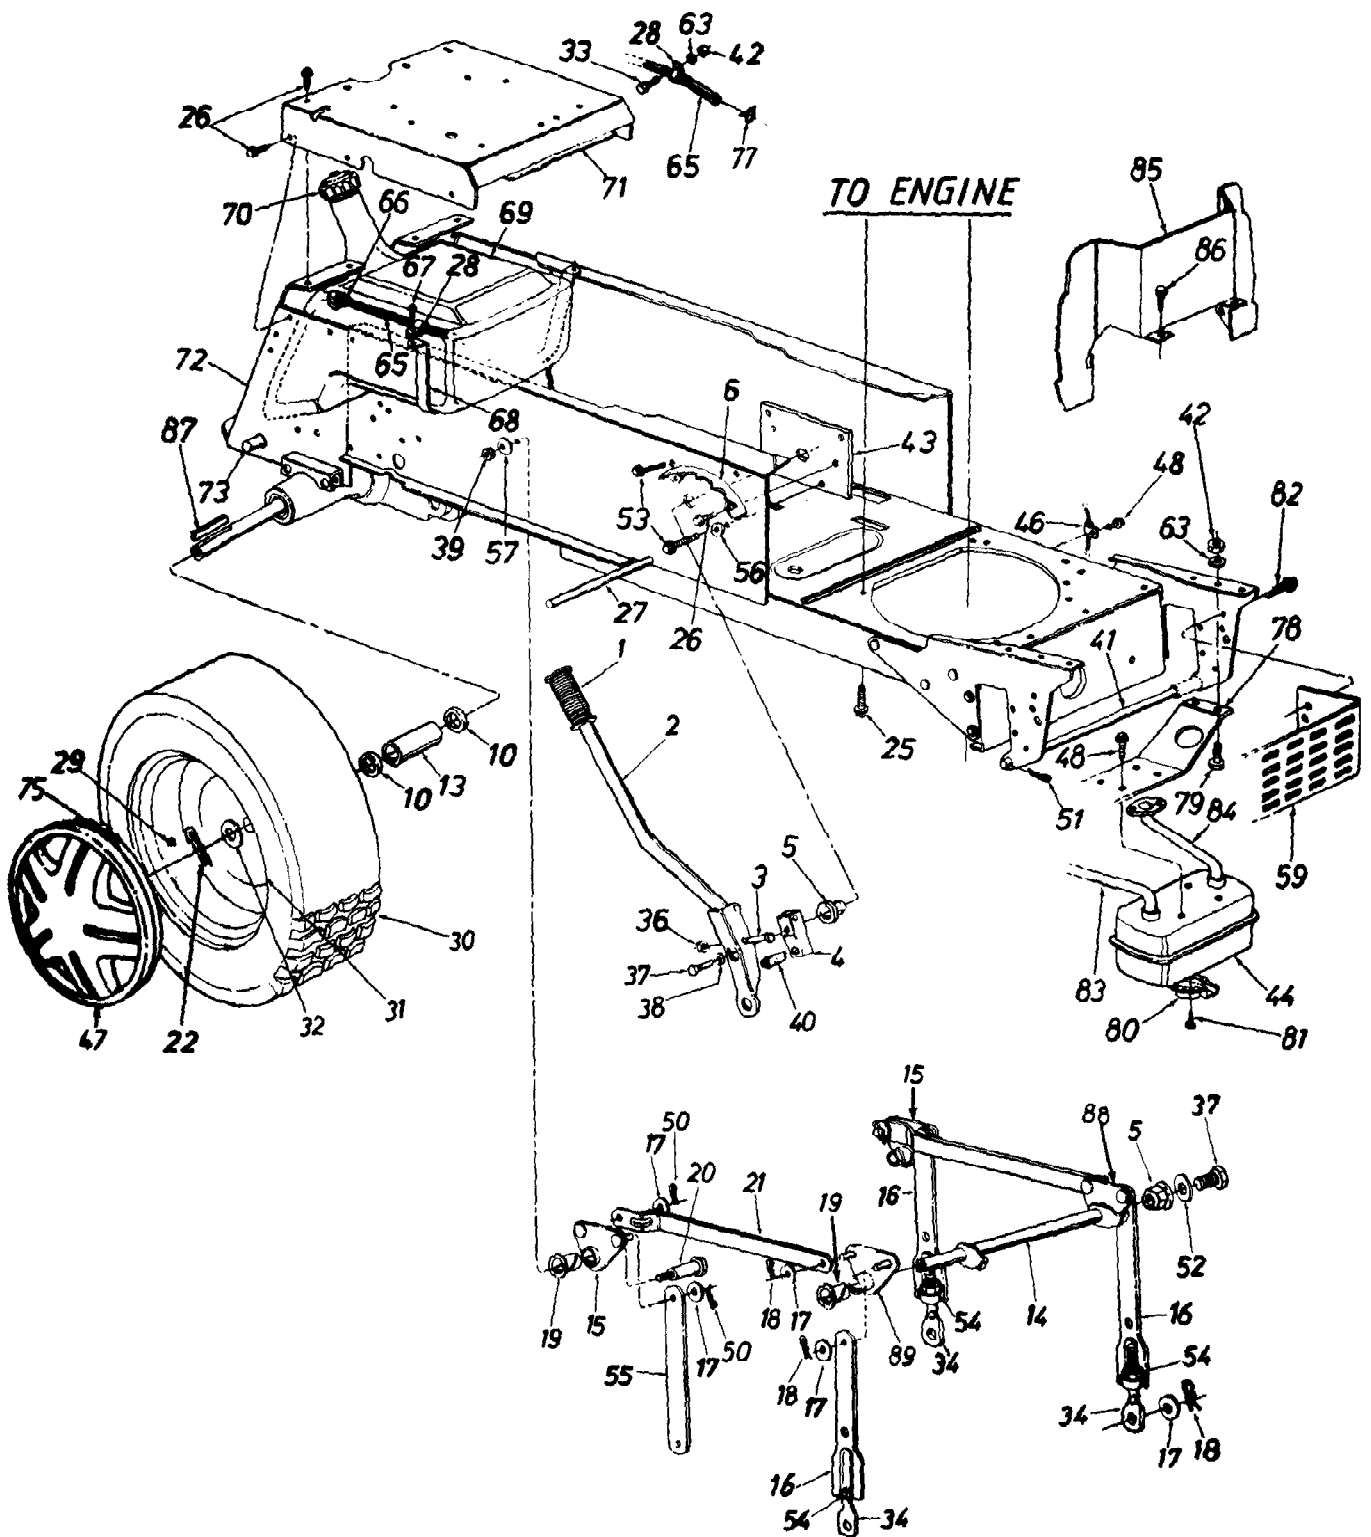

146U836H190 Garden Tractor GT-185 (1996)
Front End

Page 8 of 21

Ref #	Part Number	Qty	S/P/F	Description
1	720-0233	1	S	Grip
2	17282	1	S	Lift Handle Ass'y.
3	710-0442	1	S	Hex Bolt 5/16-18 x 1.5" Lg."
4	748-0274A	1	/P	Lift Shaft Drive
5	741-0225	1	S	Plastic Hex Brg. 5/8" I.D.
6	14231	1	S	Index Brkt. Deck Lift
?7	737-0286	1		Oil Drain Pipe Not shown
?8	751-3001	1		Oil Drain Plug Not shown
10	736-0163	1	S	FI-Wash. 1.03" I.D. x 1.62" O.D.
13	750-0762	1		Spacer 1" I.D. x 1.25" O.D.
14	983-0101	1	/P	Lift Shaft Ass'y. Code: N notates a new part (not previously existing).
15	13895	1		Lift Pivot Brkt. Ass'y.
16	17303	1	S	Adj. Deck Lift Link
17	736-0192	1	S	FI-Wash. 1/2" I.D. x 1.00" O.D. x .090"
18	714-0101	1	S	Hairpin Cotter
19	741-0591	1	S	Flanged Brg. 5/8" I.D.
20	738-0445	1	S	Shld. Bolt 5/8" Dia. x .96" Lg. 3/8-16
21	13790	1	S	Connecting Link
22	714-0142	1	/P	Cotter Pin 3/16" Dia. x 1.5" Lg.
25	710-0502A	1	/P	Hex Wash. Hd. Scr. 3/8-16 x 1.25" Lg.
26	710-0726	1	/P	Hex Thd. Rolling Scr. 5/16-18 x .75" Lg.
27	738-0435	1		Running Board Rod
28	726-0272	1	/P	Clamp
29	734-0255	1	S	Air Valve
30	734-1005	1		Rear Wheel Ass'y. Comp.
	734-0322	1		Tire Only
31	734-1015	1		Rear Wheel Rim Only
32	736-0345	1	S	Flat Washer
33	710-0258	1	S	Hex Bolt 1/4-20 x .62" Lg.
34	711-0817	1	S	Eye Bolt Adj. Link 1/2-13 Thd.
36	712-0158	1	S	Hex Cent. L-Nut 5/16-18 Thd.
37	710-0157	1	/P/F	Hex Bolt 5/16-24 x .75" Lg. (Gr. 5)
38		1		UNKNOWN
39	712-0181	1	S	Hex Top L-Nut 3/8-16 Thd.
40	732-0369	1	S	Compression Spring
41	738-0777	1	S	Deck Connecting Rod
42	712-0287	1	S/F	Hex Nut 1/4-20 Thd.
43	14170	1	S	Index Brkt. Reinforcement Plate
44	751-0616	1	S	Muffler Code: N notates a new part (not previously existing).
46	726-0273	1		Mounting Clamp
47	734-1785	1	S	Hub Cap
48	710-0599	1	/P	Hex Wash. Hd. TT-Tap Scr. 1/4-20 x .5" Lg.
50	714-0111	1	S	Cotter Pin .09 Dia. x 1.0" Lg.
51	714-0149B	1	S	Int. Cotter Pin
52	736-0231	1	S	Flat Wash. .34" I.D. x 1.12" O.D. x .125"
53	710-0607	1	/P	Hex Wash. Hd. AB-Tap Scr. 5/16-18 x .5" Lg.
54	712-0206	1	S	Hex Nut 1/2-13 Thd.
55	14399	1	S	Deck Link
56	736-0264	1	S	FI-Wash. .344" I.D.
57	736-0219	1	S	Bell Wash. 4" I.D. x 1.13" O.D.