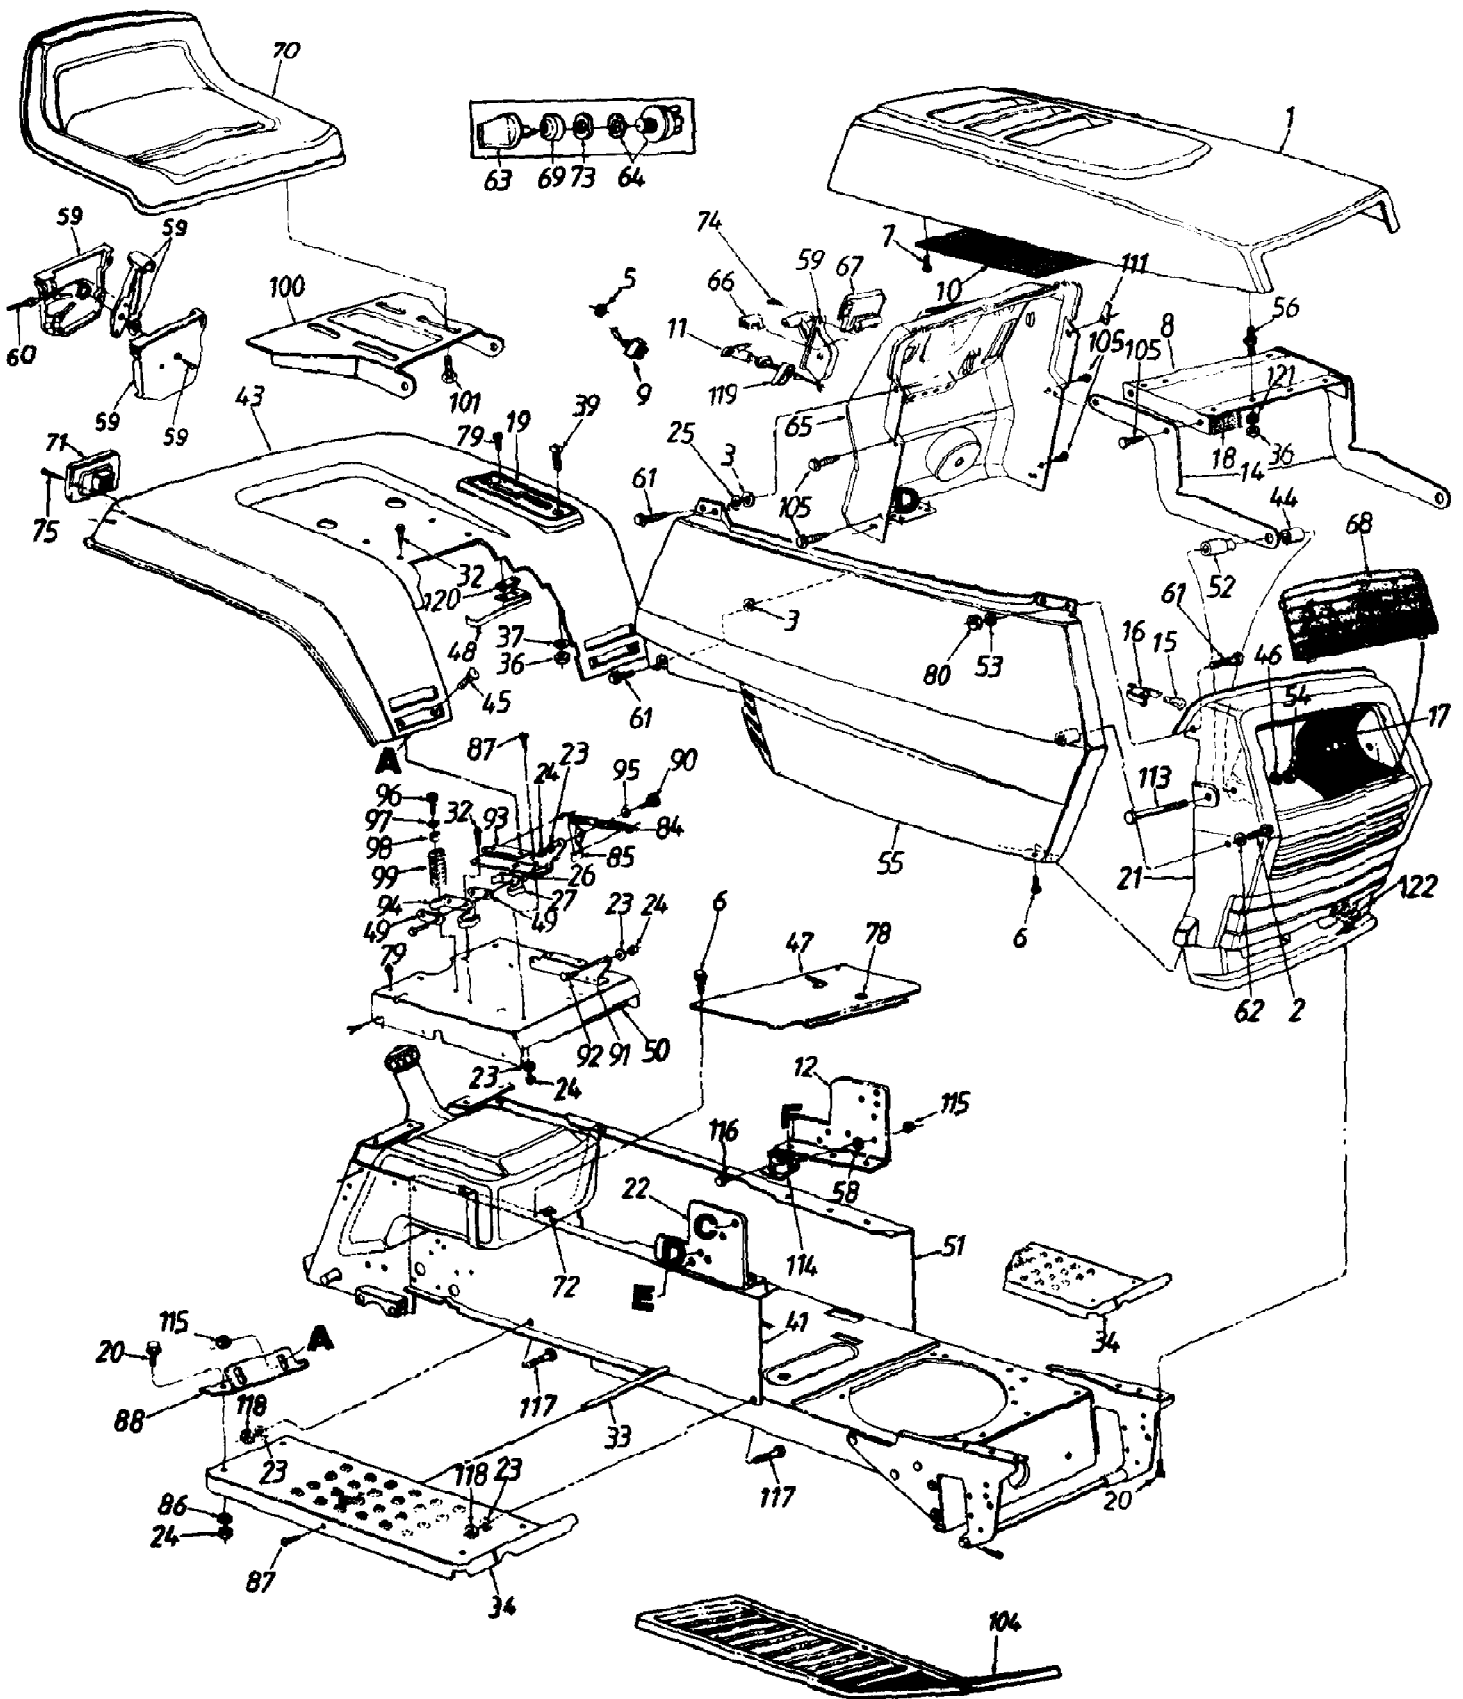

146U836H190 Garden Tractor GT-185 (1996)
Hood, Grille & Dash

Page 11 of 21

Ref #	Part Number	Qty	S/P/F	Description
1	731-1429	1	S	Hood
2	710-0896	1	/P	Hex Wash. B-Tap Scr. 1/4 x .62" Lg.
3	726-0233	1	/P	Bolt Retainer 1/4" I.D.
5	712-3014	1		Hex Nut 1/2-27 Thd.
6	710-0351	1	/P	Truss Mach. B-Tap Scr. #10 x .5" Lg.
7	710-0200	1		Hex Wash. Hd. AB-Tap Scr #8 x .5" Lg.
8	16903A	1	S	Hood Plate
9	725-0893	1	S	Toggle Switch
10	723-0416	1		Screen
11	746-0614A	1	/P	Choke Control
12	17294B	1	S	Dash Support Brkt. - L.H.
14	16902A	1		Hood Hinge
15	725-0963	1	S	Lamp
16	725-1649	1	S	Twist Lock - Lamp Socket
17	777-8516	1		Reflector - Headlight
18	722-0199	1		Foam Seal
19	731-1647	1		Speed Control Index Brkt. Code: N notates a new part (not previously existing).
20	710-0376	1	/P/F	Hex Bolt 5/16-18 x 1.0" Lg.
21	731-1430B	1	S	Grille Code: N notates a new part (not previously existing).
22	17293B	1	S	Dash Support Bracket - R.H.
23	736-0119	1	S/F	L-Wash. 5/16" I.D.
24	712 0267	1	F	Hex Nut 5/16-18 Thd.
25	736-0176	1	S	FI-Wash. 1/4" I.D. x .93" O.D.
26	726-0278	1		Insulator Boss Plate
27	725-1439	1		Seat Spring Switch
32	710-0726	1	/P	Hex Wash. Hd. AB-Tap Scr. 5/16 x .75" Lg.
33	738-0435	1		Running Board Rod
34	16922	1		Running Board - R.H.
	16921	1		Running Board - L.H.
36	712-0287	1	S/F	Hex Nut 1/4-20 Thd.
37	736-0329	1	S/F	L-Wash. 1/4" I.D.
39	710-0166	1	S	Truss Mach. Scr. 1/4-20 x 1.0" Lg.
41	17360B	1		R.H. Side Frame
43	17330A	1		Rear Fender
44	750-0755	1		Spacer.33" I.D. x .625" O.D.
45	710-0167	1	/P/F	Carriage Bolt 1/4-20 x .50" Lg.
46	736-0278	1		FI-Wash. .328" I.D. x .68" O.D.
47	17393A	1	S	Transmission Panel
48	725-1643	1		Reverse Safety Switch
49	726-0279	1		Insulator Plate
50	16848C	1	S	Seat Plate
51	17361C	1		L.H. Side Frame
52	750-0754	1		Shld. Spacer .33" I.D.
53	736-0142	1	S	FI-Wash. .281" 1.13. x .5" O.D.
54	712-0158	1	S	Hex Cent. L-Nut 5/16-18 Thd.
55	731-1432A	1	S	Side Cover Ass'y. - R.H.
	731-1431A	1		Side Cover Ass'y. - L.H. Not shown
56	710-1034	1		Double Ended Stud 1/4-20 Thd.
58	736-0222	1	S	Ext. L-Wash. 1/4" I.D.
59	831-0823A	1	/P	Throttle Control Box Ass'y.